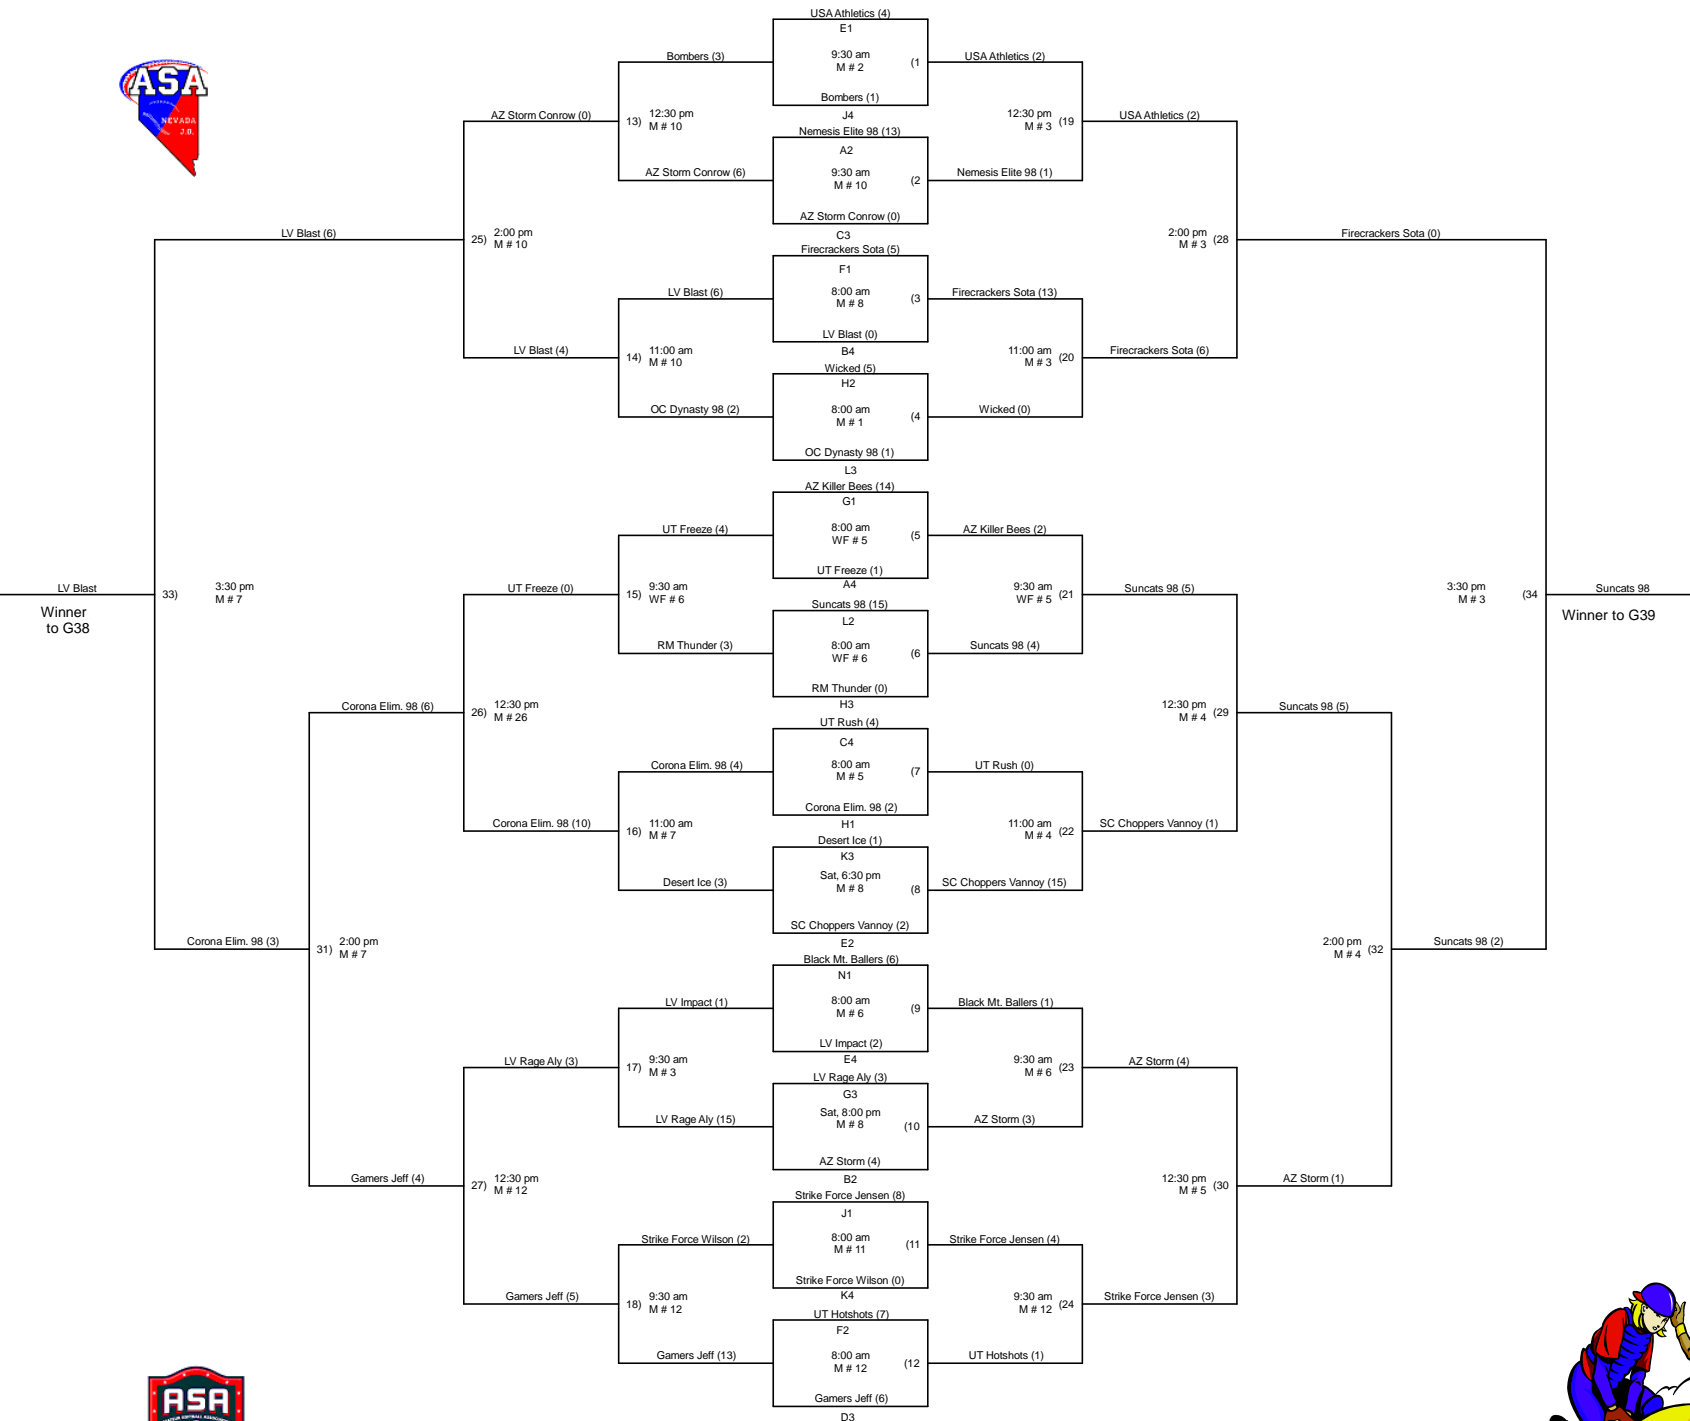

14U Championship Games
Upper Bracket
Sunday, March 11, 2012
Majestic, Shadow Rock &
West Flamingo Parks

CHAMPIONS

14U Championship Games
Lower Bracket
Sunday, March 11, 2012
Majestic, Shadow Rock &
West Flamingo Parks

FIELD KEY:
M = Masjestic Park
SR = Shadow Rock Park
WF = West Flamingo Park