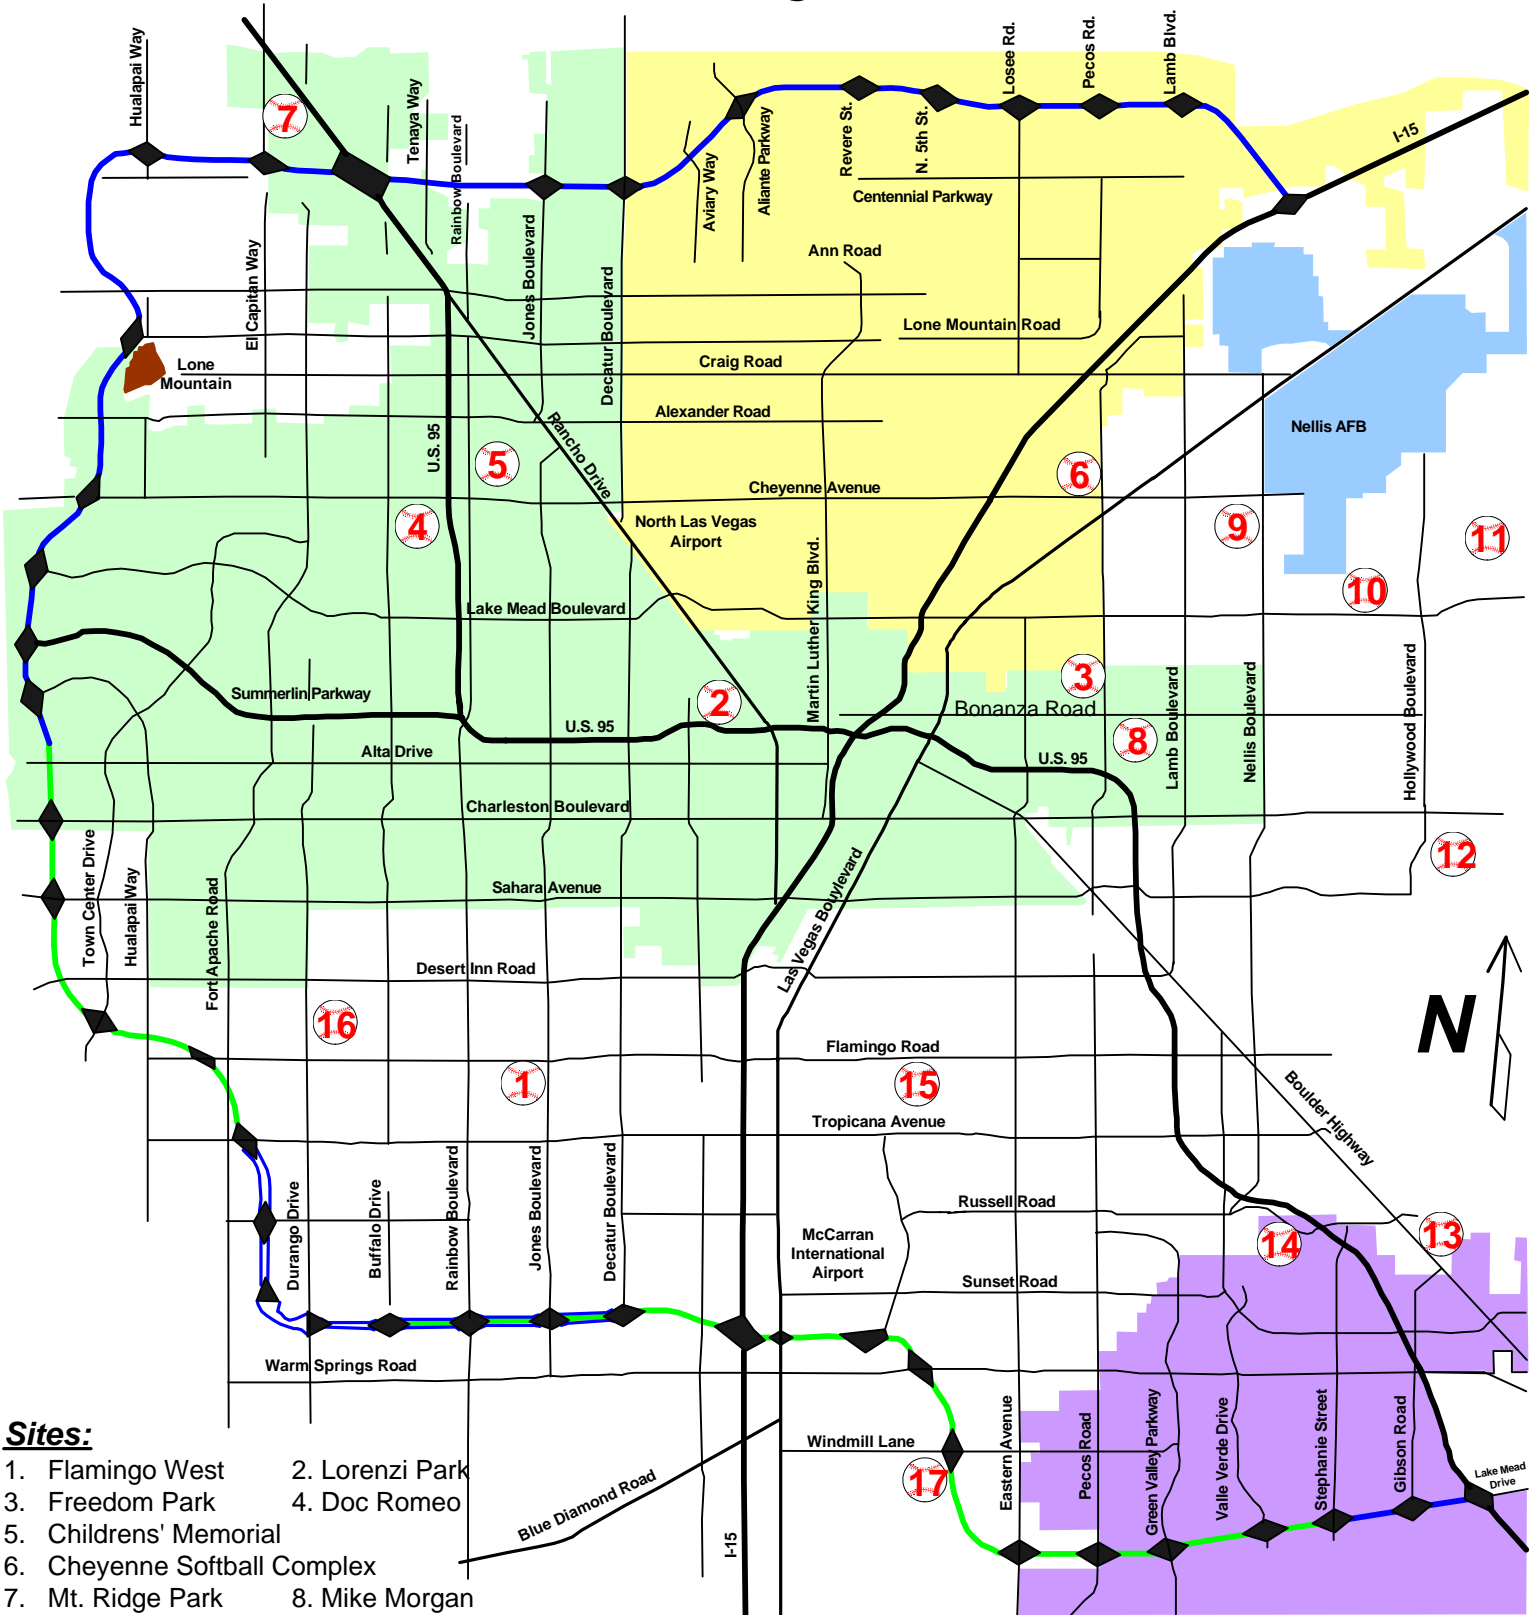

Various Valley Softball Sites

Guidance on how to get there from here

Sites:

- 1. Flamingo West
- 2. Lorenzi Park
- 3. Freedom Park
- 4. Doc Romeo
- 5. Childrens' Memorial
- 6. Cheyenne Softball Complex
- 7. Mt. Ridge Park
- 8. Mike Morgan
- 9. Nellis Meadows
- 10. Sunrise Park
- 11. Shadow Rock
- 12. Hollywood Park
- 13. Sam Boyd Complex
- 14. Stephanie Lynn Craig
- 15. UNLV Stadium
- 16. Desert Breeze
- 17. Desert Bloom